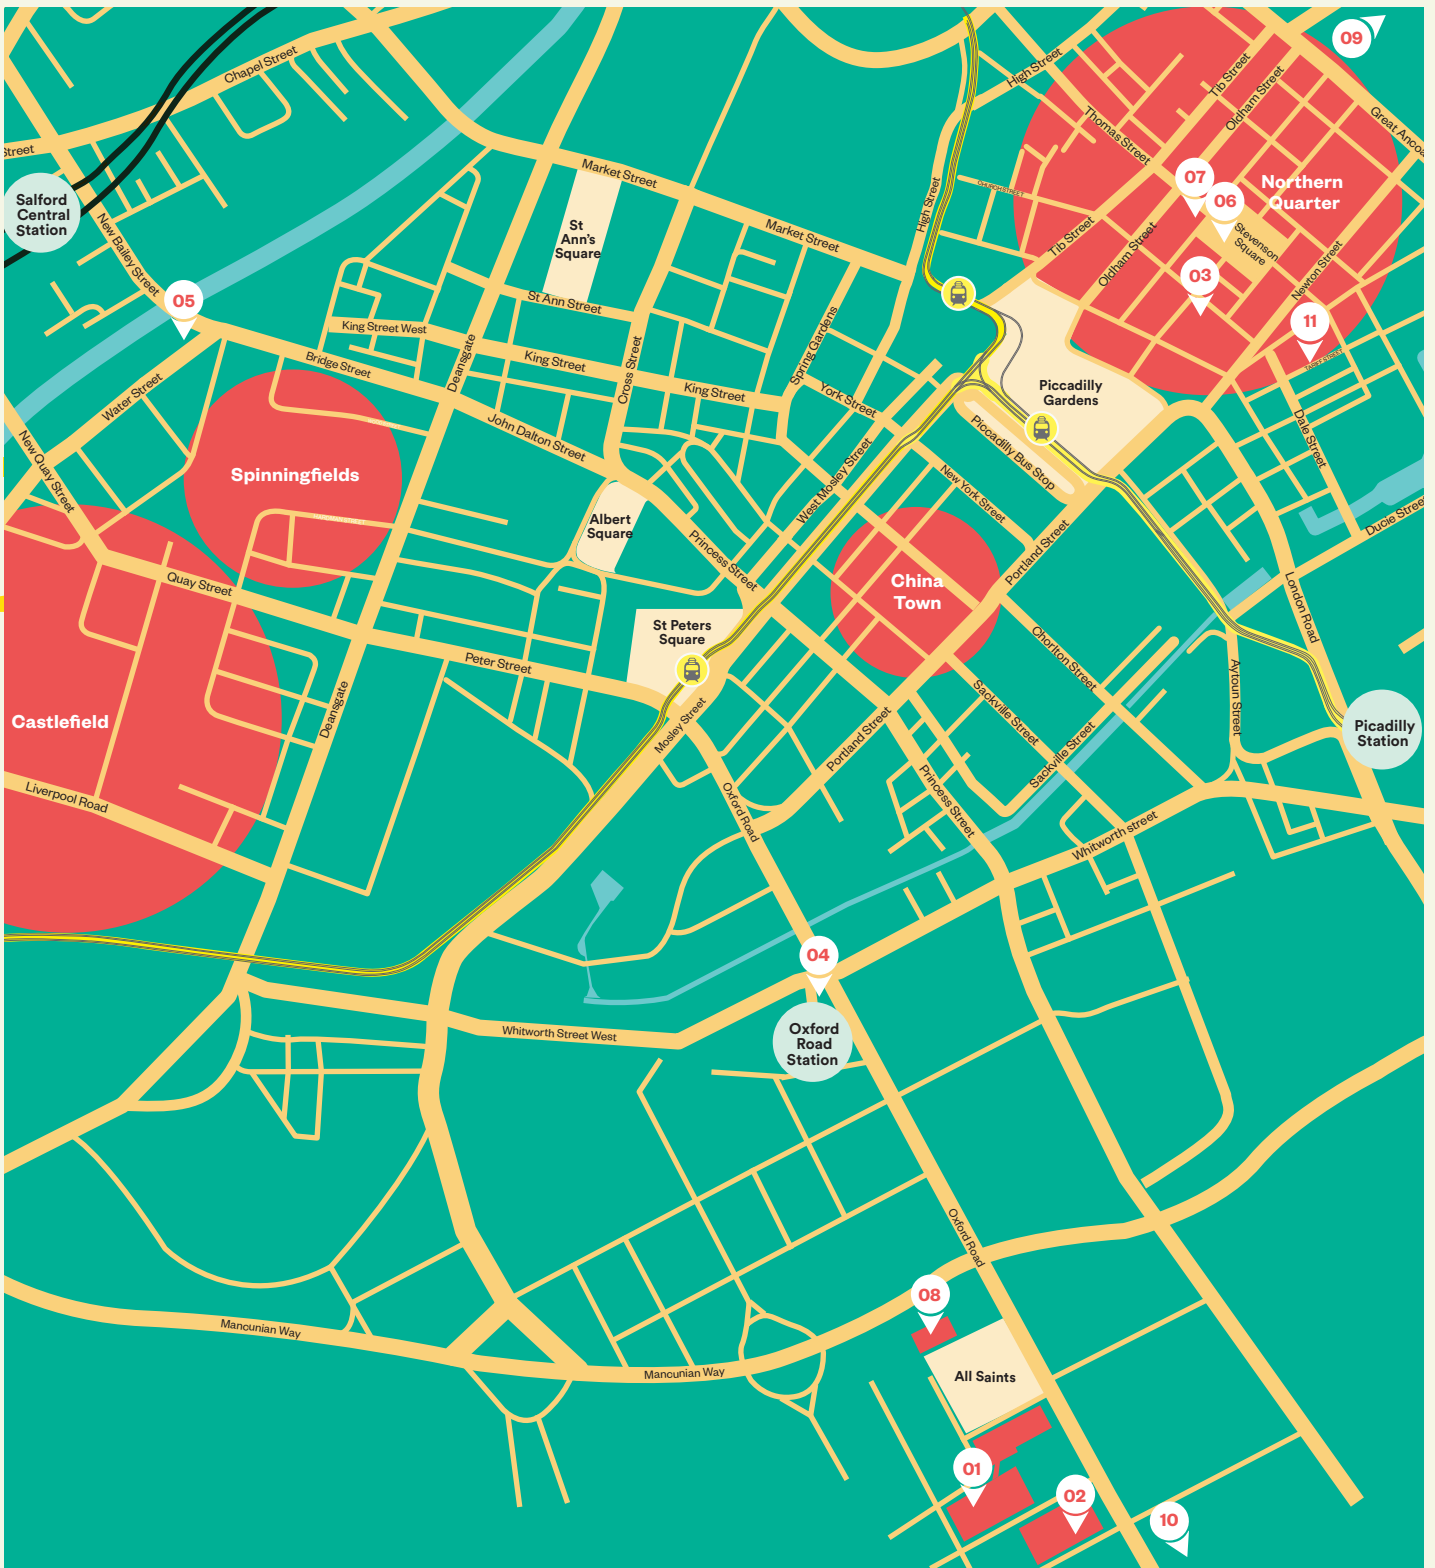

SharpFutures

SUMAE

[IMAGES&CO
LONDON • MANCHESTER]

Instruct.

adapt
studios

ADAPT
200
ARTS.

Venue

Kosmonaut

05 People's History Museum

06 PLY

07 Fred Aldous

08 MMU Special Collections

09 The Sharp Project

10 The Whitworth

11 Kosmonaut