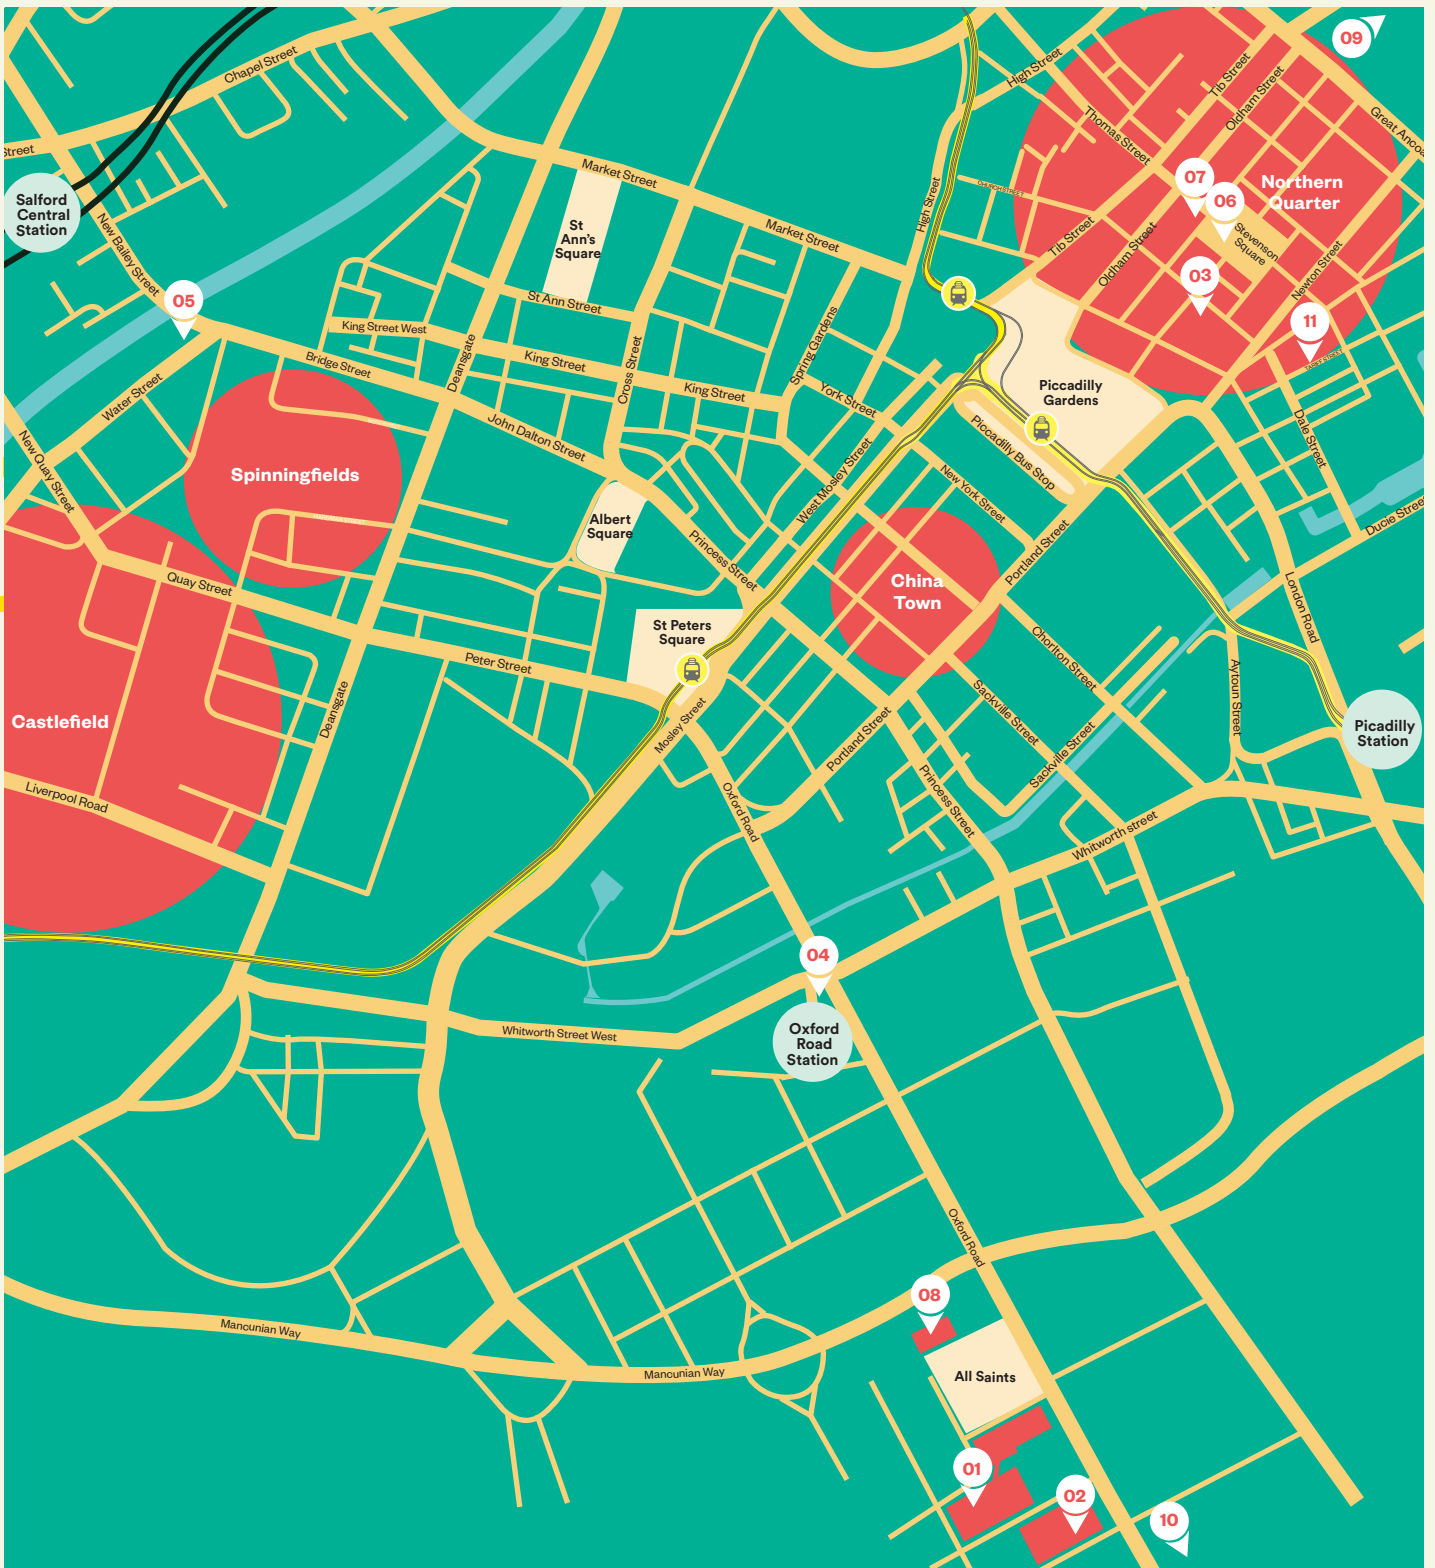

Twenty Twenty Two

The Basement

20 Dale Street

(entrance on Little Lever Street)

Manchester

M1 1EZ

Tickets

FREE

SHOOSMITHS

design

SharpFutures

SUNDAE

[IMAGES&CO
LONDON • MANCHESTER]

Instruct.

adapt
studios

ADAPT
200
ARTS.

Venue

Twenty Twenty Two
 The Basement
 20 Dale Street
 (entrance on Little Lever Street)
 Manchester
 M1 1EZ

www.designmcr.com
 @designmcr
 f designmcr

- 01 MSA Benzie Building
- 02 Royal Northern College of Music
- 03 2022NQ
- 04 70 Oxford Street
- 05 People's History Museum
- 06 PLY
- 07 Fred Aldous
- 08 MMU Special Collections
- 09 The Sharp Project
- 10 The Whitworth
- 11 Kosmonaut