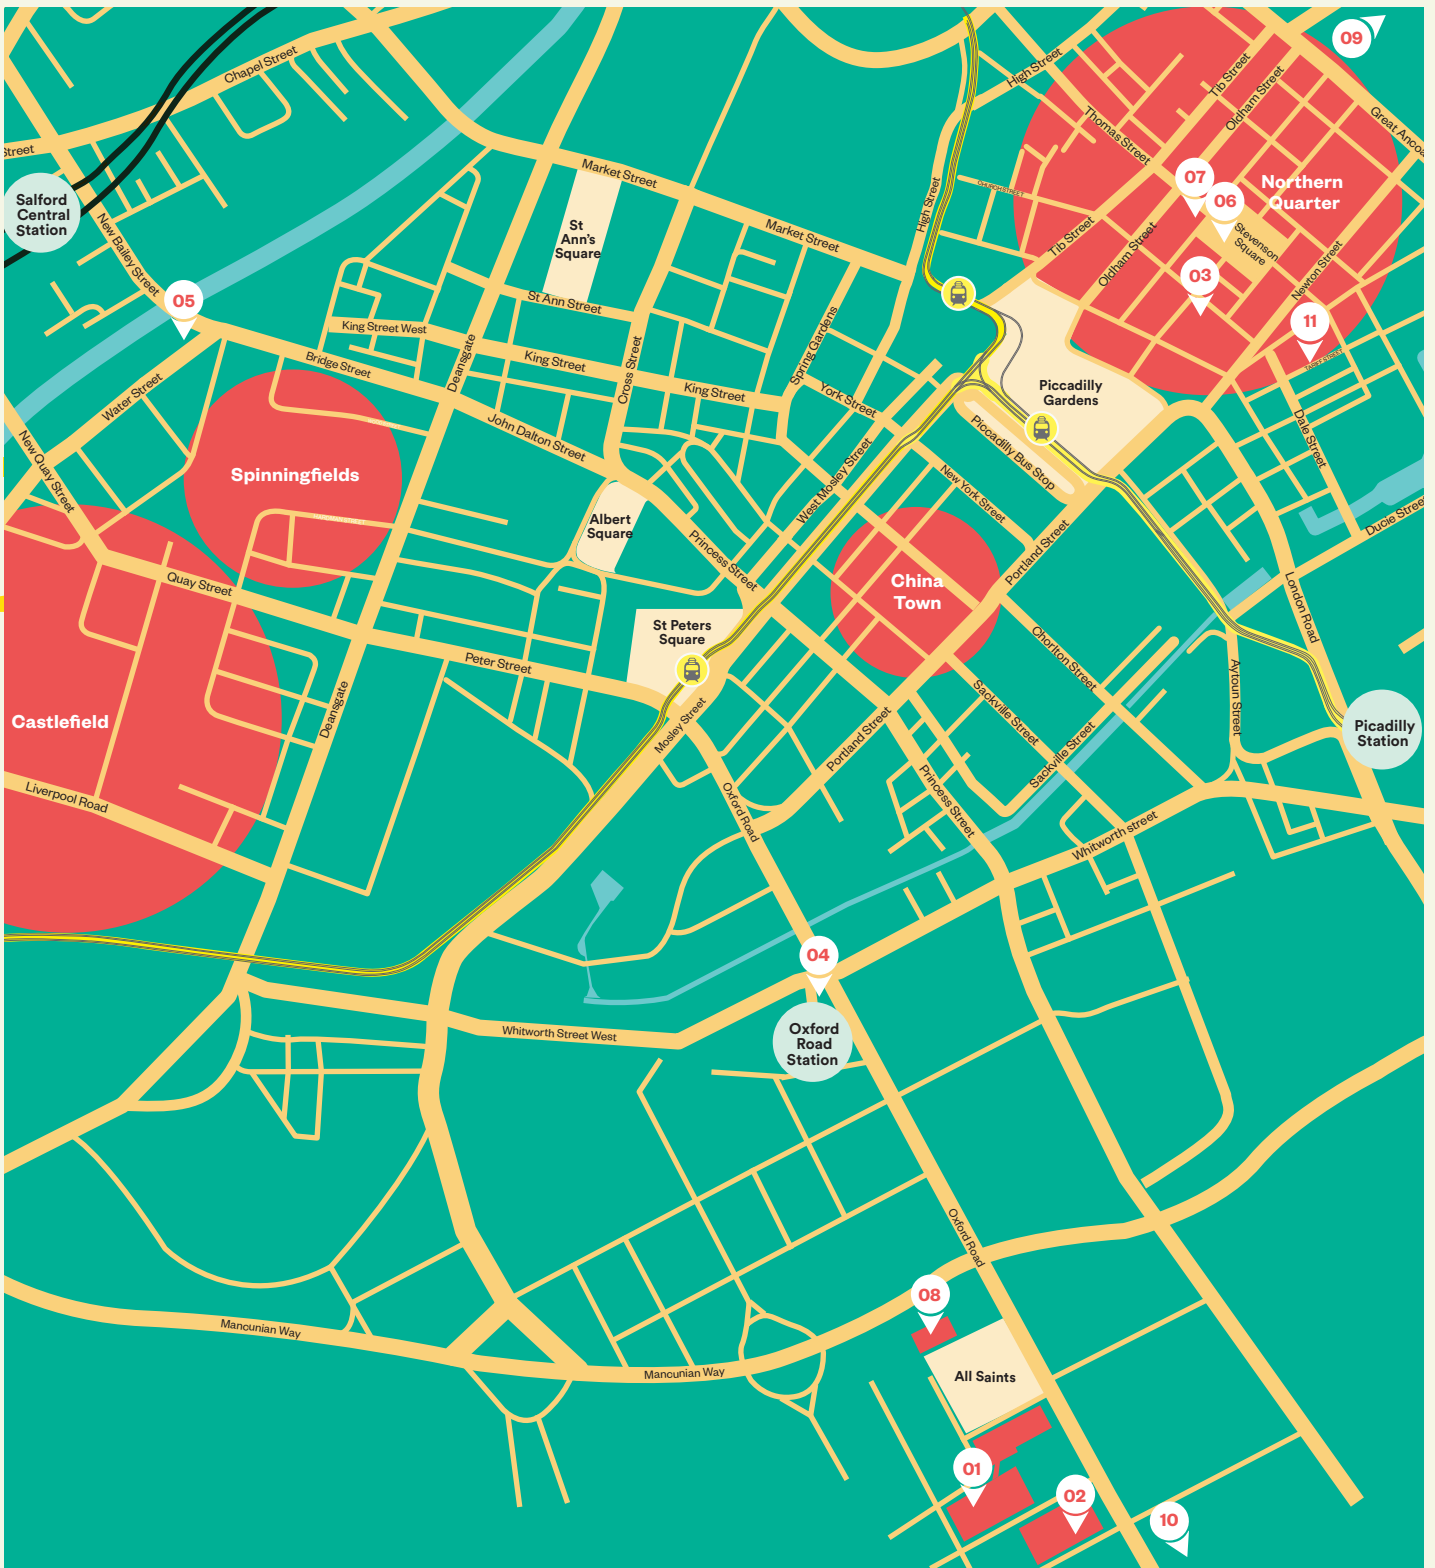

ADAPT  
200  
ARTS.

**09** The Sharp Project

**10** The Whitworth

**11** Kosmonaut